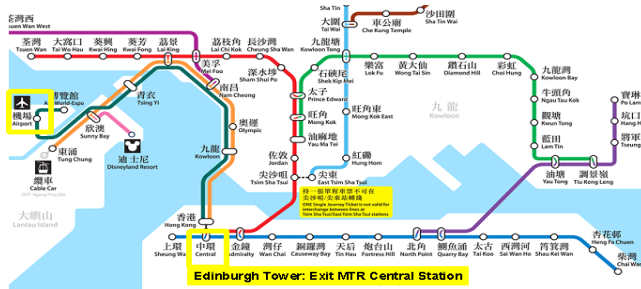

Location plan Hong Kong

Bank Sarasin & Cie AG
 40/F Edinburgh Tower,
 The Landmark
 15 Queen's Road Central
 Hong Kong
 T: +852 2 287 98 88
 F: +852 2 501 40 01

Business hours:
 Monday to Friday
 9.00 am – 6.00 pm