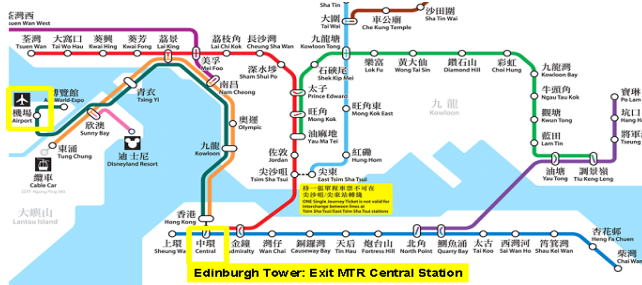

Location plan Hong Kong

Sarasin Rabo Investment Management Ltd
 40/F Edinburgh Tower,
 The Landmark
 15 Queen's Road Central
 Hong Kong
 T: +852 2 287 98 88
 F: +852 2 537 63 98

Business hours:
 Monday to Friday
 9.00 am – 6.00 pm